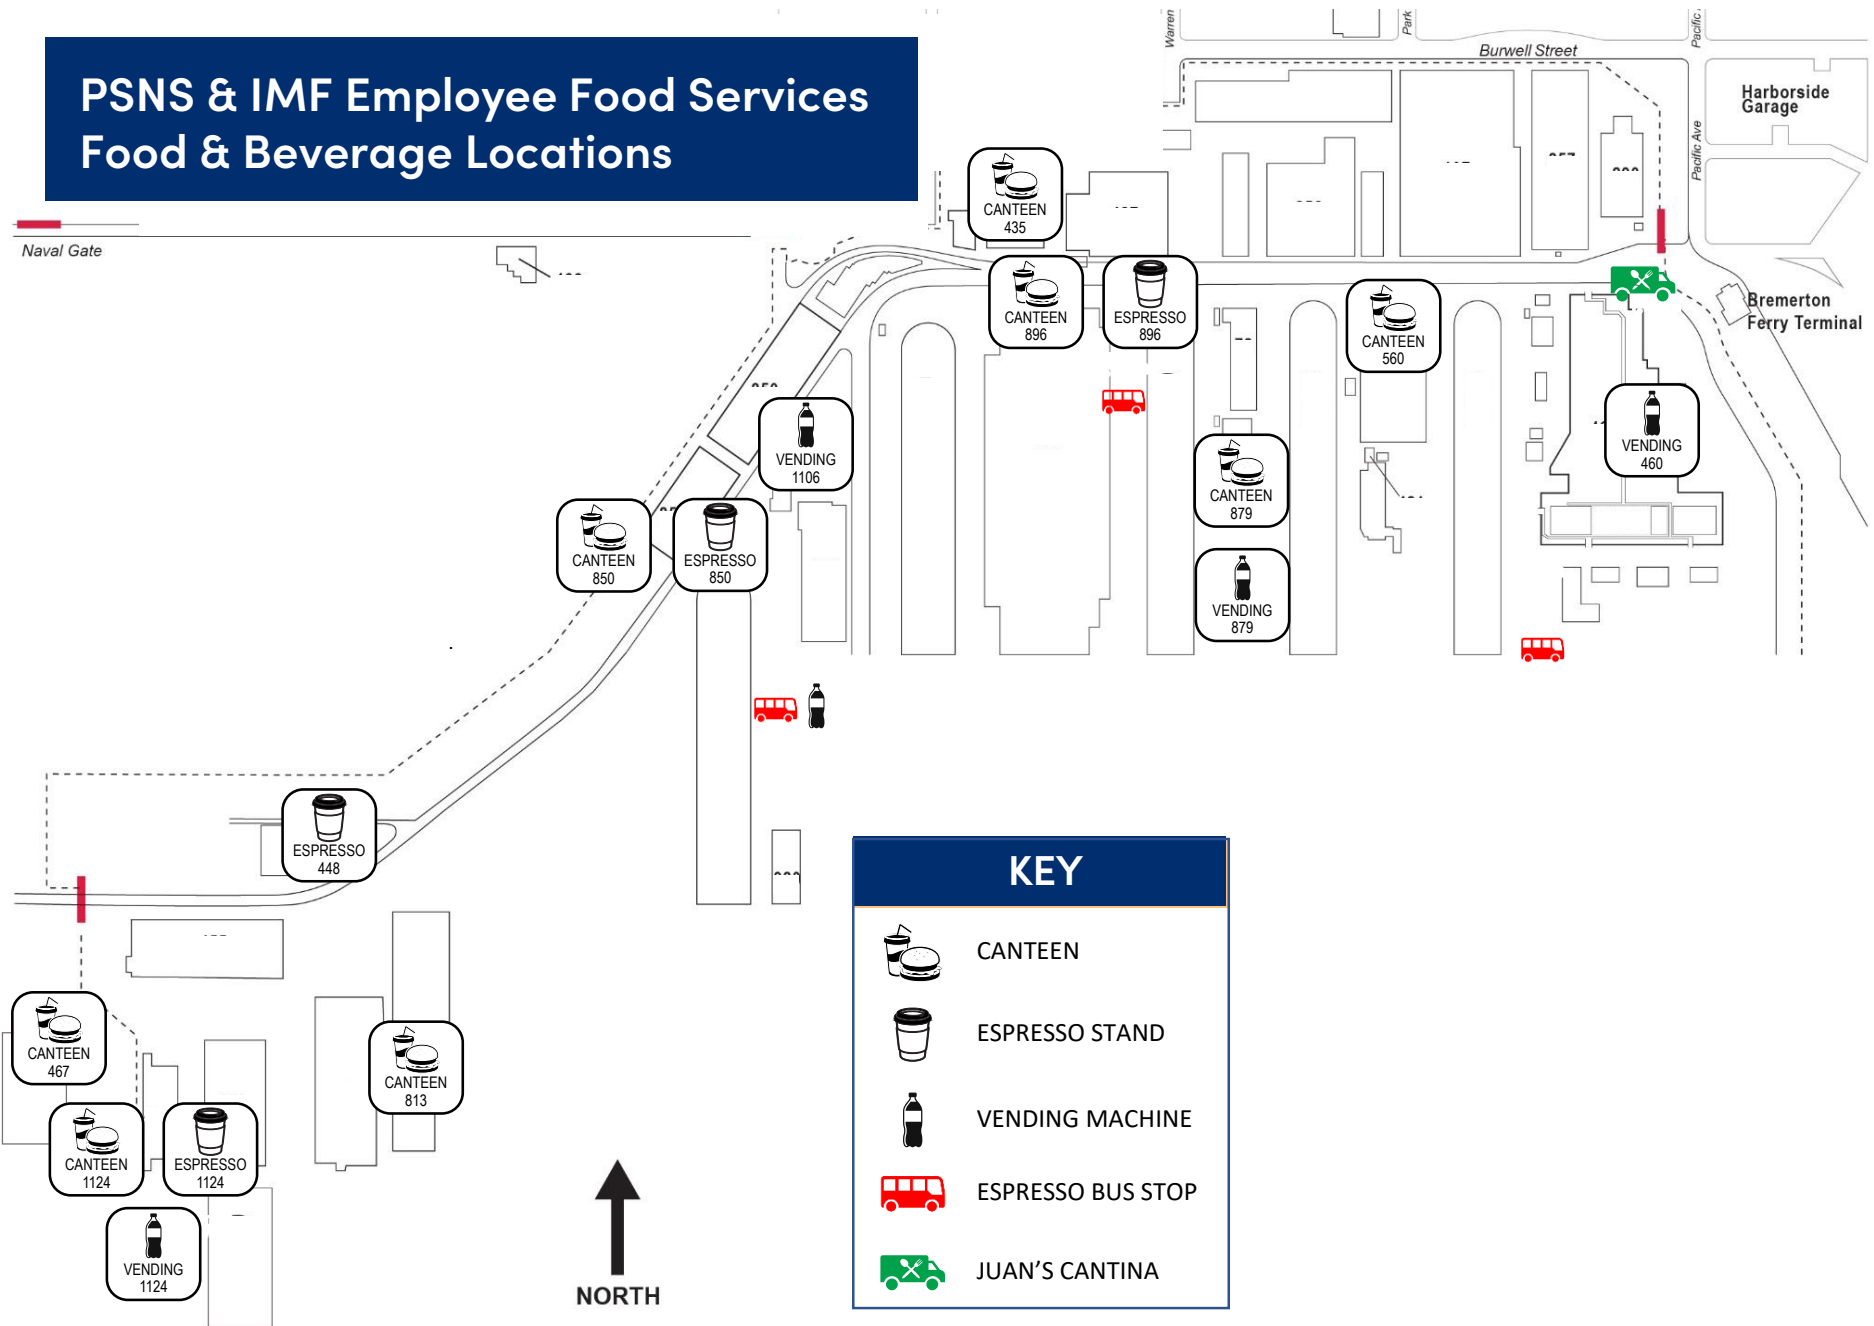

PSNS & IMF Employee Food Services Food & Beverage Locations

Naval Gate

KEY

-  CANTEEN
-  ESPRESSO STAND
-  VENDING MACHINE
-  ESPRESSO BUS STOP
-  JUAN'S CANTINA